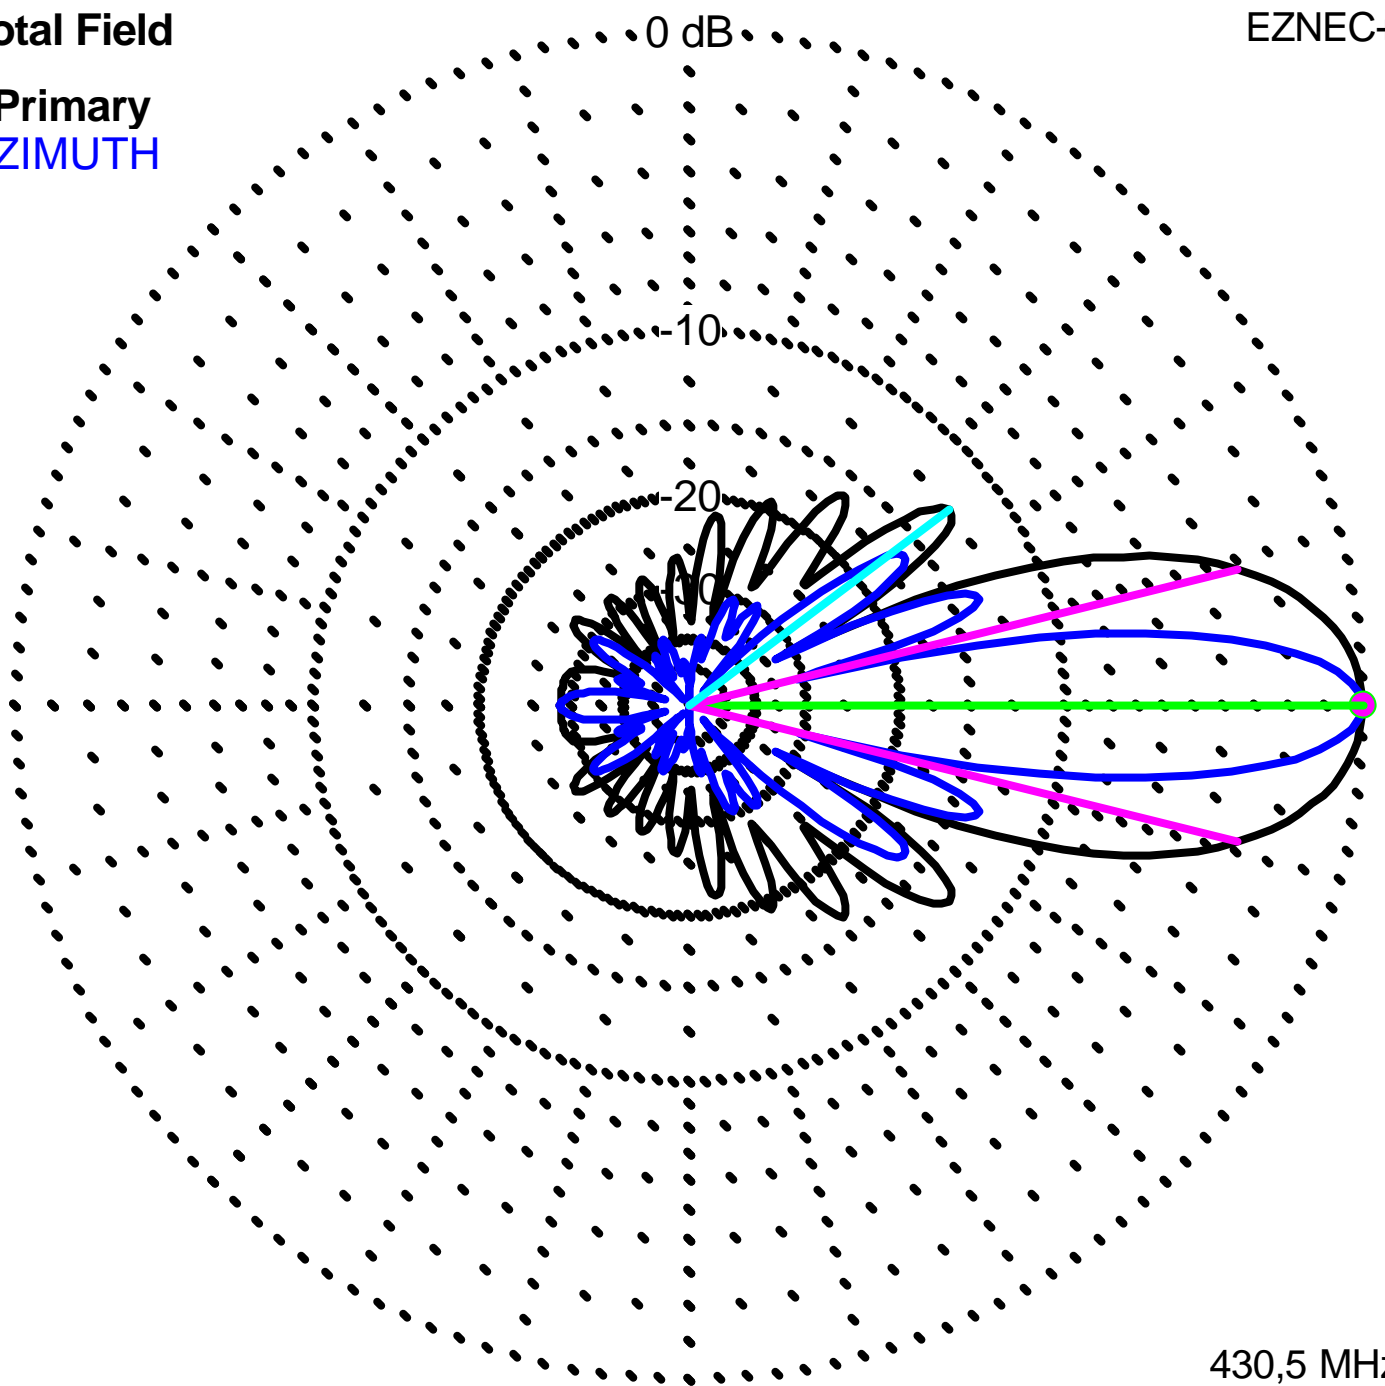

Total Field

EZNEC+

* Primary
AZIMUTH

DK7ZB-13El.-28- 3m 1neben1

Elevation Plot		Cursor Elev	0,0 deg.
Azimuth Angle	0,0 deg.	Gain	19,57 dBi
Outer Ring	19,57 dBi		0,0 dBmax
Slice Max Gain	19,57 dBi @ Elev Angle = 0,0 deg.		
Front/Back	28,36 dB		
Beamwidth	28,0 deg.; -3dB @ 346,0, 14,0 deg.		
Sidelobe Gain	7,06 dBi @ Elev Angle = 37,0 deg.		
Front/Sidelobe	12,52 dB		